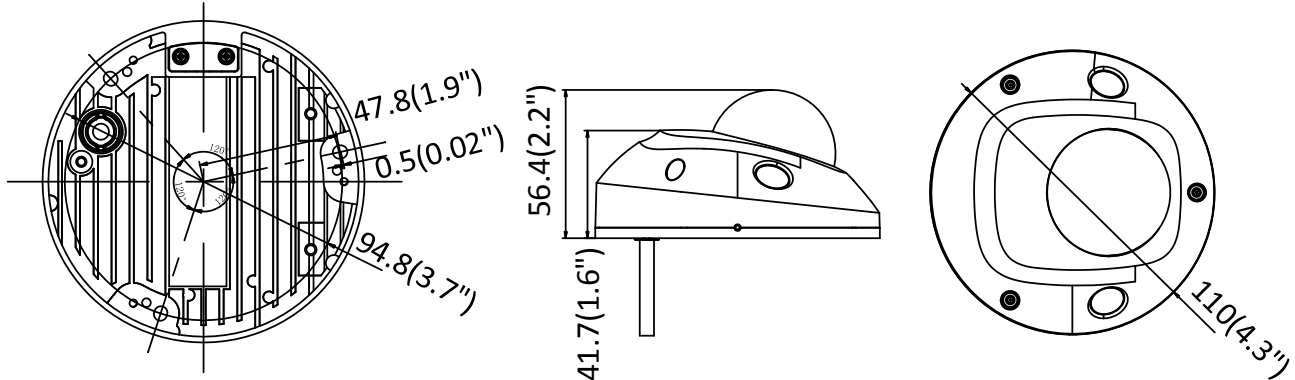

Dimensions