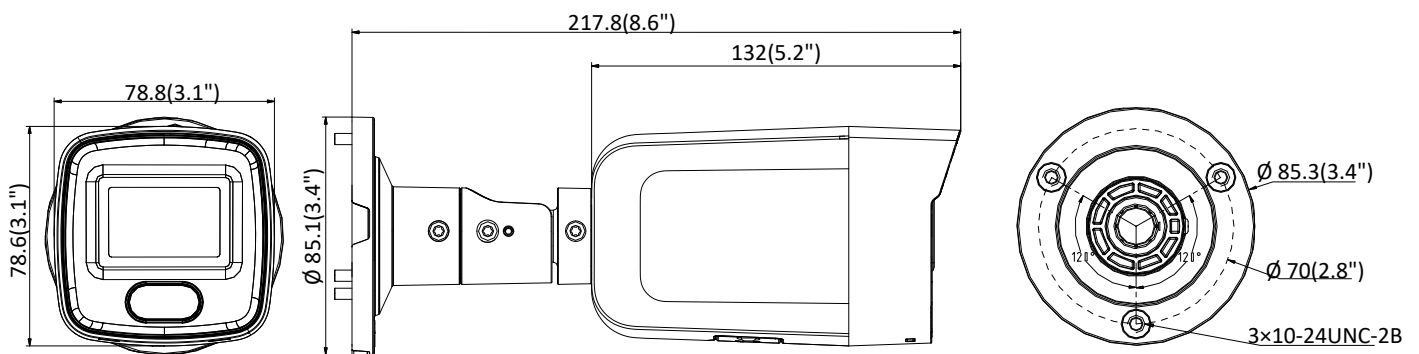

Network Storage	microSD/SDHC/SDXC card (256 GB), local storage and NAS (NFS,SMB/CIFS), ANR
Client	iVMS-4200, Hik-Connect, Hik-Central
Web Browser	IE8+, Chrome41.0-44, Firefox30.0-51, Safari8.0-11
<b>Image</b>	
Day/Night Switch	Day/Night
Image Enhancement	BLC, HLC, 3D DNR
Image Settings	Saturation, brightness, contrast, sharpness, AGC, and white balance are adjustable by client software or web browser
S/N Ratio	>50dB
<b>Interface</b>	
RS-232	RS-232 serial port control
On-board Storage	Built-in micro SD/SDHC/SDXC slot, up to 256 GB
Hardware Reset	Yes
Communication Interface	1 RJ45 10M/100M self-adaptive Ethernet port
<b>Smart Feature-Set</b>	
Basic Event	Motion detection, video tampering alarm, exception (IP address conflict, illegal login, HDD full, HDD error)
Premier Protection	Intrusion detection, line crossing detection
<b>General</b>	
Web Client Language	English, Russian, Italian, French, Polish, Portuguese, Spanish, Turkish
General Function	One-key reset, anti-flicker, heartbeat, mirror, password protection, privacy masks, IP address conflict, flash log
Software Reset	Yes
Linkage Method	Upload to FTP/NAS/memory card, notify surveillance center, send email, trigger capture
Storage Conditions	-30 °C to 60 °C (-22 °F to 140 °F)
Startup and Operating Conditions	-30 °C to 60 °C (-22 °F to 140 °F)
Power Supply	12 VDC ± 20%, PoE: 802.3af
Power Consumption and Current	12VDC, 0.5 A, max. 6 W; PoE:(802.3af, 36V to 57V), 0.2 A to 0.1 A, max. 7.5 W
Power Interface	Ø5.5 mm coaxial power plug
Material	Metal
Camera Dimension	85 × 85 × 218 mm (3.3" × 3.3" × 8.6")
Package Dimension	315 × 137 × 141 mm (12.4" × 5.4" × 5.6")
Camera Weight	0.710 kg (1.6 lb.)
With Package Weight	1.035 kg (2.3 lb.)
<b>Approval</b>	
Protection	Ingress protection: IP67 (IEC 60529-2013)

## Dimension

Unit: mm(inch)