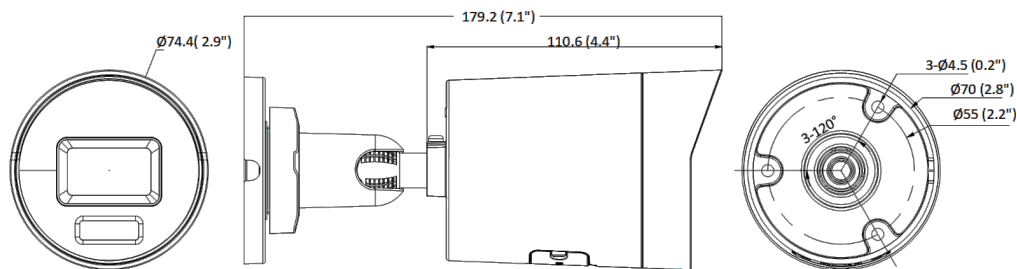

Perimeter Protection	Line crossing, intrusion, region entrance, region exiting Support alarm triggering by specified target types (human and vehicle)
<b>General</b>	
Power	12 VDC $\pm$ 25%, 0.58 A, max. 7 W, $\varnothing$ 5.5 mm coaxial power plug, reverse polarity protection, PoE: IEEE 802.3af, Class 3, max. 8.5 W
Material	Front cover: Metal, body: Metal, bracket: Metal
Dimension	$\varnothing$ 74.4 mm $\times$ 179.2 mm ( $\varnothing$ 2.9" $\times$ 7.1")
Package Dimension	234 mm $\times$ 120 mm $\times$ 117 mm (9.2" $\times$ 4.7" $\times$ 4.6")
Weight	Approx. 525 g (1.2 lb.)
With Package Weight	Approx. 750 g (1.7 lb.)
Storage Conditions	-30 °C to 60 °C (-22 °F to 140 °F). Humidity 95% or less (non-condensing)
Startup and Operating Conditions	-30 °C to 60 °C (-22 °F to 140 °F). Humidity 95% or less (non-condensing)
General Function	Heartbeat, mirror, password reset via email, pixel counter, anti-banding
Language	33 languages: English, Russian, Estonian, Bulgarian, Hungarian, Greek, German, Italian, Czech, Slovak, French, Polish, Dutch, Portuguese, Spanish, Romanian, Danish, Swedish, Norwegian, Finnish, Croatian, Slovenian, Serbian, Turkish, Korean, Traditional Chinese, Thai, Vietnamese, Japanese, Latvian, Lithuanian, Portuguese (Brazil), Ukrainian
<b>Approval</b>	
EMC	CE-EMC: EN 55032: 2015, EN 61000-3-2:2019, EN 61000-3-3: 2013+A1:2019, EN 50130-4: 2011 +A1: 2014, IC: ICES-003: Issue 7, KC: KN32: 2015, KN35: 2015, RCM: AS/NZS CISPR 32: 2015
Safety	UL: UL 62368-1, CB: IEC 62368-1: 2014+A11, CE-LVD: EN 62368-1: 2014/A11: 2017, BIS: IS 13252 (Part 1): 2010/IEC 60950-1: 2005
Environment	CE-RoHS: 2011/65/EU
Protection	IP67: IEC 60529-2013

▪ **Available Model**

- DS-2CD2087G2H-LIU(2.8mm)/Black
- DS-2CD2087G2H-LI(2.8mm)
- DS-2CD2087G2H-LI(4mm)
- DS-2CD2087G2H-LIU(2.8mm)
- DS-2CD2087G2H-LIU(4mm)

▪ **Dimension**

Unit: mm (inch)

▪ **Accessory**