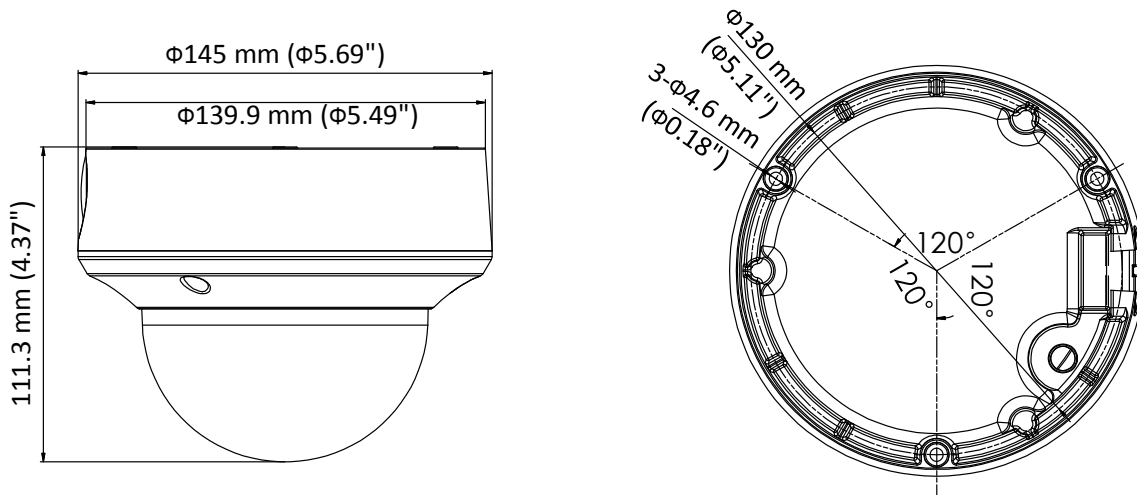

Order Models

DS-2CE5AD8T-AVPIT3ZF

DS-2CE5AD8T-VPIT3ZF

Dimension