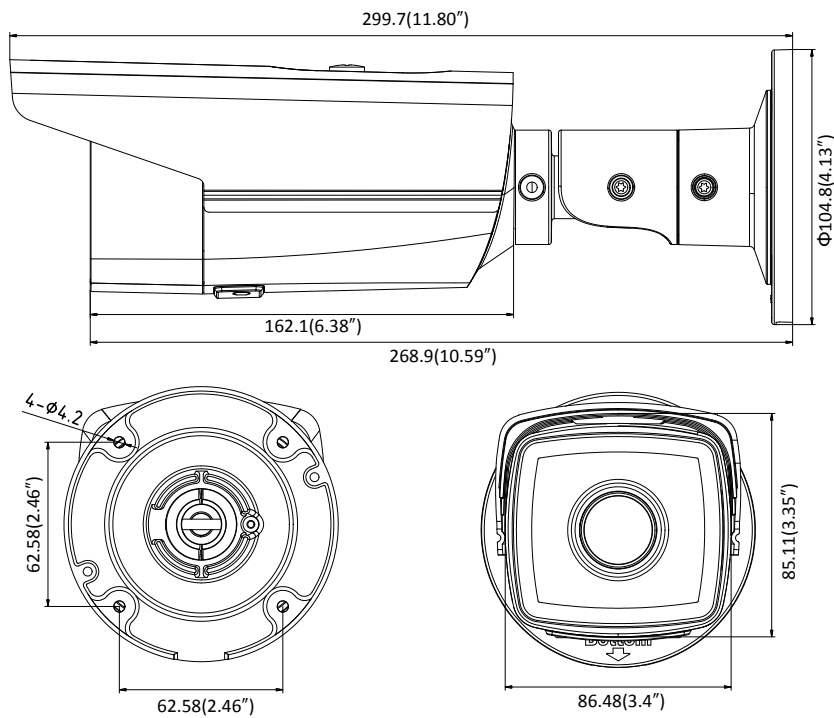

Dimensions

Unit: mm

Accessories

Distributed by

HIKVISION

Headquarters

No.555 Qianmo Road, Binjiang District,
Hangzhou 310051, China
T +86-571-8807-5998
overseasbusiness@hikvision.com

Hikvision USA
T +1-909-895-0400
sales.usa@hikvision.com

Hikvision Italy
T +39-0438-6902
info.it@hikvision.com

Hikvision Singapore
T +65-6884-4718
sg@hikvision.com

Hikvision Africa
T +27 (10) 0351172
sale.africa@hikvision.com

Hikvision Europe
T +31-23-55-42-770
info.eu@hikvision.com

Hikvision France
T +33(0)1-85-330-450
info.fr@hikvision.com

Hikvision Oceania
T +61-2-8599-4233
salesau@hikvision.com

Hikvision Hong Kong
T +852-2151-1761

Hikvision Middle East
T +971-4-8816086
salesme@hikvision.com

Hikvision Spain
T +34-91-737-18-55
info.es@hikvision.com

Hikvision Canada
T +1-909-895-0400
sales.usa@hikvision.com

Hikvision Russia
T +7-495-669-67-99
sateru@hikvision.com

Hikvision Poland
T +48-22-460-01-50
poland@hikvision.com

Hikvision Korea
T +82-31-731-8841
sales.korea@hikvision.com

Hikvision India
T +91-22-28463900
sales@pramahikvision.com

Hikvision UK
T +01628-902140
support.uk@hikvision.com

Hikvision Brazil
T +55 11 3318-0050
Latam.support@hikvision.com