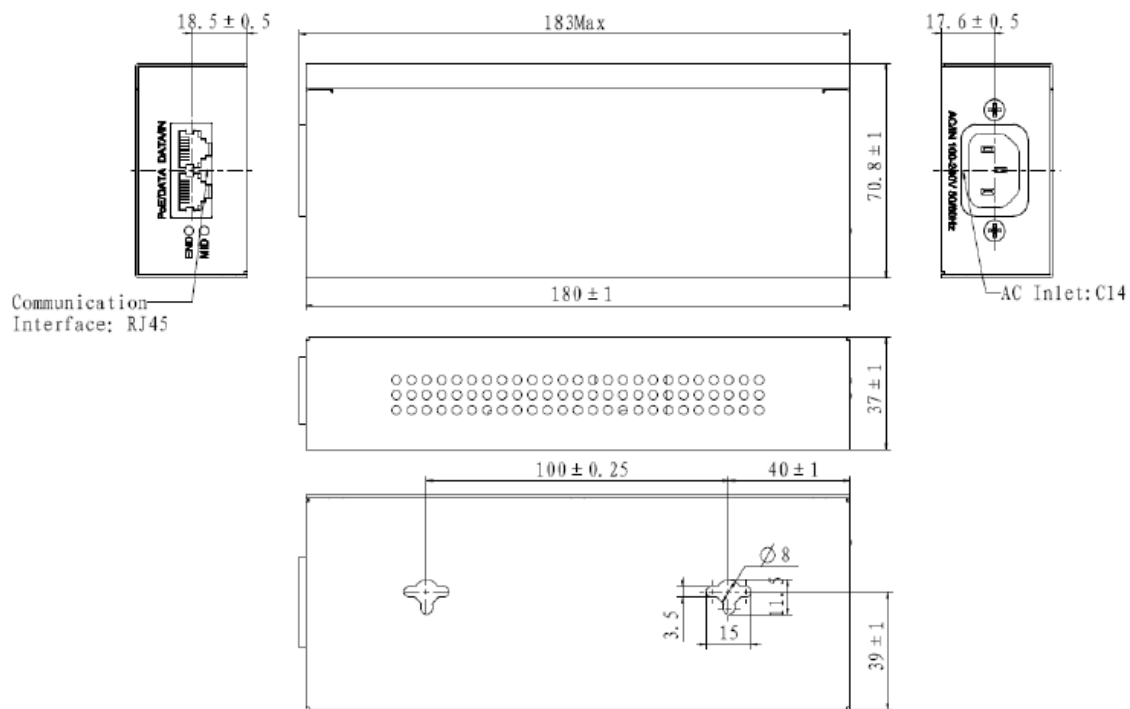

### Description

Hikvision POE midspan is designed to extract power from a conventional twisted pair Category 5 Ethernet cable, conforming to the IEEE 802.3at Power-over-Ethernet (PoE) standard.

The converter signature and control circuit provides the PoE compatibility signature and power classification required by the Power Sourcing Equipment (PSE) before applying up to 60W power to the port.

Model	LAS60-57CN-RJ45
Input Current	2A
Output Voltage Range	54V~57V
Output Power	60W
Pass Through Data Rates	10/100/1000 Mbps
Ports	Two 10/100/1000M adaptive RJ45 ports, one is DATA/IN, another is PoE/DATA
LED Indicator	Power & PoE Status(The module operates normally when MID and END are on)
Base Function	Compliance to IEEE 802.3 at/af Standard for PD
Network Medium	10BASE-T: unshielded twisted pair category 3, 4 or 5 100BASE-TX: unshielded twisted pair category 5 and above 1000BASE-TX: unshielded twisted pair category 5 and above
Protection Methods	Output Over Current Protection, Short Circuit Protection

Operating Humidity	5% ~ 90%
Weight	473g
Dimension	185mm*70.8mm*37mm (L*W*H)
Operating Temperature	-20 ~ 60 °C

## Dimensions

Distributed by