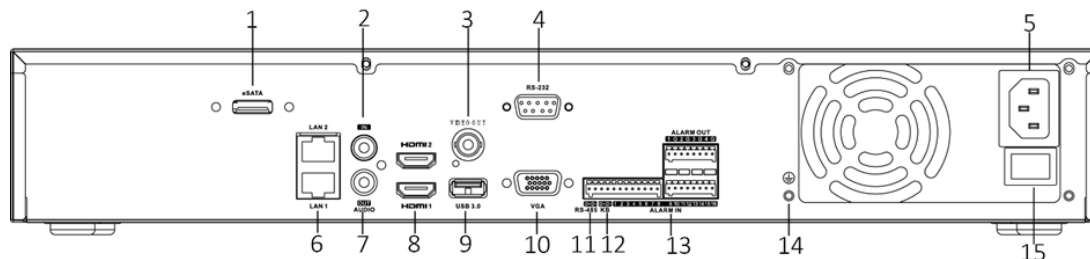

Dual stream recording	Support
Stream type	Video, Video & Audio
Audio compression	G.711ulaw/G.711alaw/G.722/G.726/MP2L2
Network	
Remote connections	128
Network protocol	TCP/IP, DHCP, IPv4, IPv6, DNS, DDNS, NTP, RTSP, SADP, SMTP, SNMP, NFS, iSCSI, ISUP, UPnP™, HTTP, HTTPS
Network interface	2, RJ-45 10/100/1000 Mbps self-adaptive Ethernet interface
Auxiliary interface	
Serial port	RS-485 (half-duplex), RS-232, Keyboard
SATA	4 SATA interfaces supporting hot-plug
Capacity	Up to 10 TB capacity for each disk
eSATA	1 eSATA interface
Alarm in/out	16/4
USB interface	Front panel: 2 × USB 2.0; Rear panel: 1 × USB 3.0
General	
Power supply	100 to 240 VAC, 50 to 60 Hz
Total power	≤ 80 W
Consumption (without HDD)	≤ 30 W
Working temperature	-10 °C to 55 °C (14 °F to 131 °F)
Working humidity	10% to 90%
Chassis	19-inch rack-mounted 1.5U chassis
Dimension (W × D × H)	445 × 400 × 75 mm (17.5"× 15.7" × 3.0")
Weight (without HDD)	≤ 5.6 kg (12.3 lb)
Certification	
FCC	Part 15 Subpart B, ANSI C63.4-2014
CE	EN 55032:2015, EN 61000-3-2, EN 61000-3-3, EN 50130-4

1: Facial recognition, motion detection 2.0 and perimeter protection cannot be enabled at the same time. Enable one function will make the others unavailable.

Dimension

Unit: mm

Physical Interface

No.	Description	No.	Description
1	eSATA interface	9	USB 3.0 interface
2	Audio input	10	VGA output
3	Video output	11	RS-485 serial interface
4	RS-232 serial interface	12	Keyboard interface
5	100 to 240 VAC power supply	13	Controller Port, Alarm In/Alarm Out
6	Network interfaces	14	GND
7	Audio output	15	Power Switch
8	HDMI output		