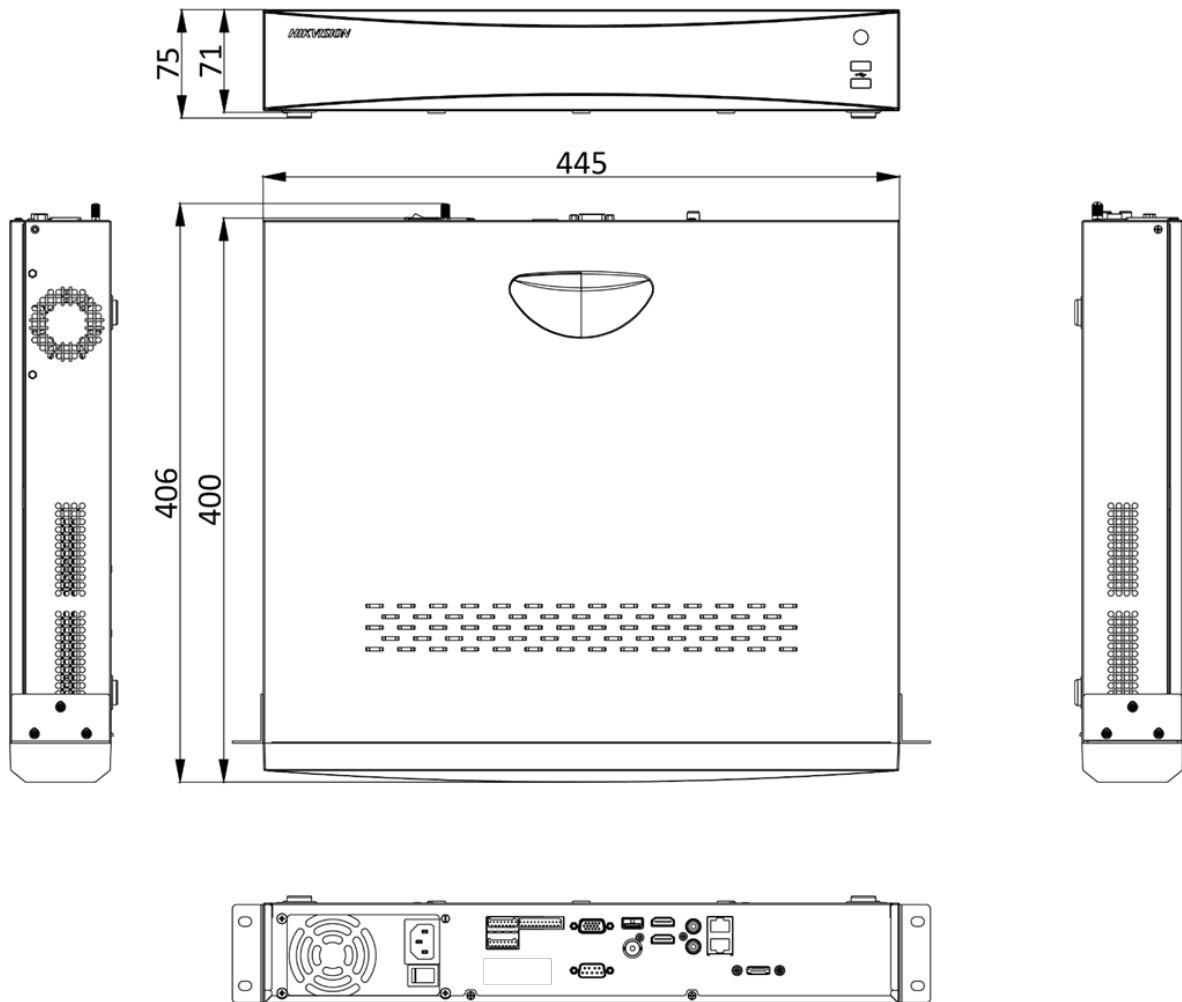

Dimension

Unit: mm