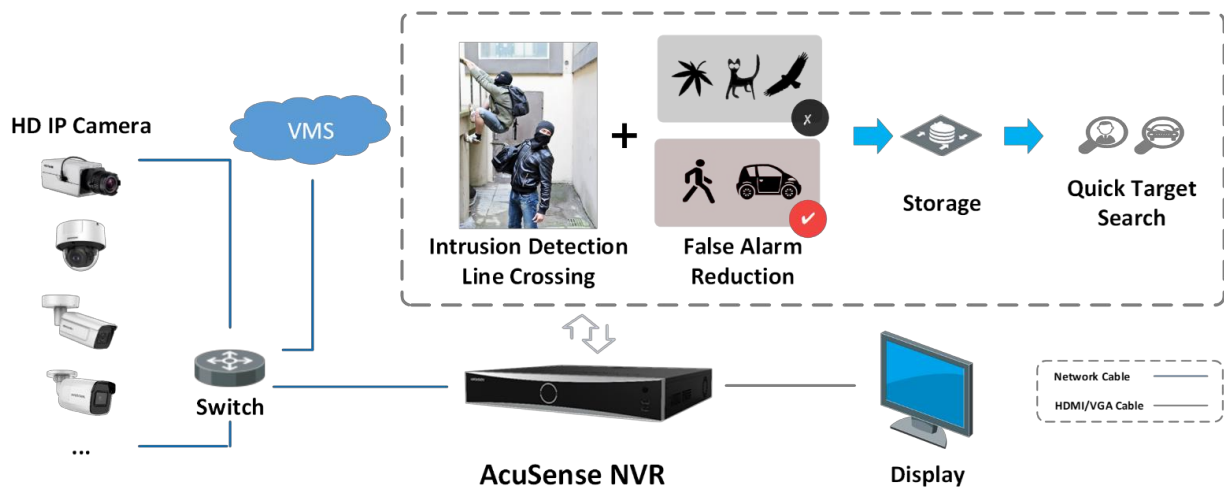

Perimeter Protection

Adopt deep learning algorithm to reduce false alarm, effectively reduces the false alarm caused by tree branches, leaves, shadow, light, vehicles, small animals, etc.