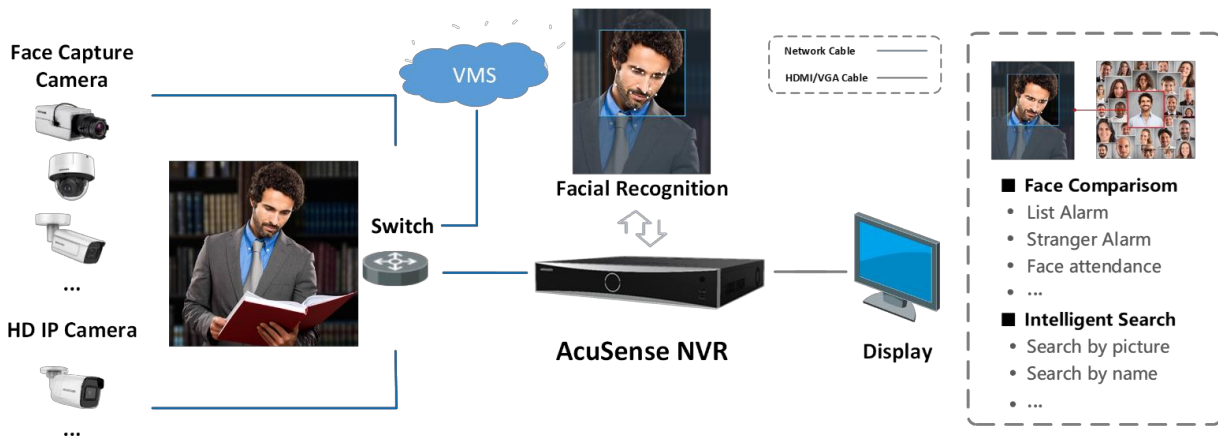

Network & Ethernet Access

- 2 self-adaptive 10/100/1000 Mbps Ethernet interfaces
- Hik-Connect & DDNS (Dynamic Domain Name System) for easy network management
- Smooth streaming technology
- Support web access without plug-in

Typical Application

Facial Recognition and Face Picture Comparison

Modeling and analyzing face pictures captured by cameras. Realize blacklist alarm and stranger alarm via face picture library. Search target people by picture and name features.