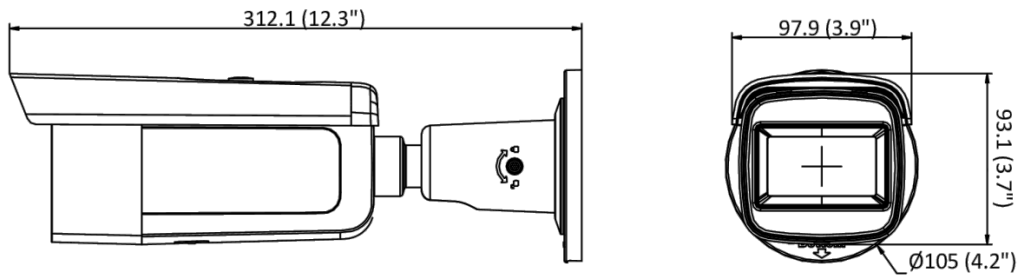

away from coastlines, as well as areas affected by acid rain.
No specific protection	Hikvision products at this level are equipped for use in areas where no specific anti-corrosion protection is needed.

▪ **Dimension**

Unit: mm (inch)

▪ **Accessory**

▪ **Optional**

DS-1260ZJ	DS-1275ZJ-SUS	DS-1280ZJ-S	DS-1275ZJ-S-SUS	DS-1276ZJ-SUS
Junction Box	Vertical Pole Mount	Junction Box	Vertical Pole Mount	Corner Mount