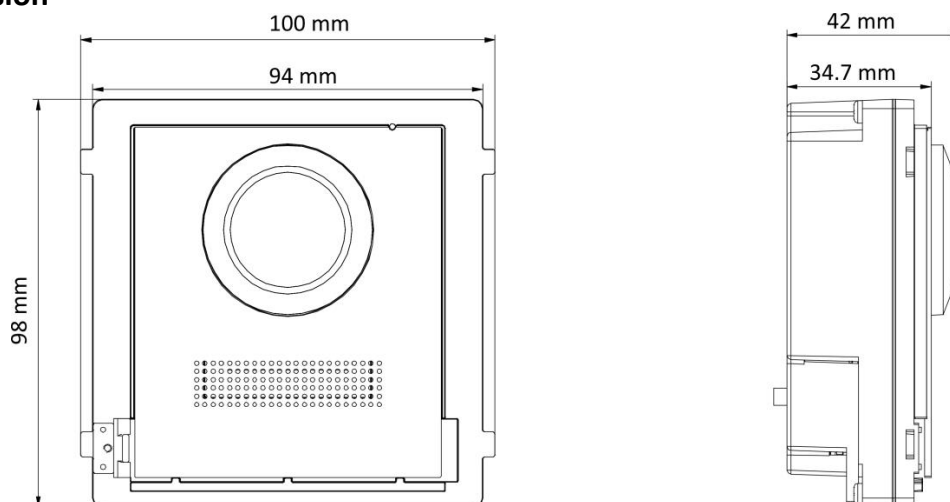

Door contact input	2
RS-485	1 (1 for Hikvision's sub module communication)
Wiegand	NA
TF card	NA
Alarm output	NA
Lock control	2 (2 relay, max to 30 VDC, 2 A)
USB	NA
Power interface	12VDC power output (12 V, 500 mA Max.)
Two-wire IP interface	NA
General	
Power supply	Powered by KAD704Y or KAD706Y series distributor
Working temperature	-40° C to 60° C (-40° F to 140° F)
Working humidity	10% to 90%
Button	0
Protective level	IP65
Installation	Surface mounting & flush mounting
Dimensions(L × W × H)	100 mm × 98 mm × 42 mm
Language	English, French, Portuguese, Brazilian Portuguese, Spanish, Russian, German, Italian, Polish, Turkish, Vietnamese, Arabic, Czech, Hungarian, Dutch, Romanian, Bulgarian, Ukrainian, Croatian, Serbian, Greek, Slovak
Indicator	0
Weight	427.1 g
Battery	/
Application environment	Outdoor
Power consumption	≤ 4 W

▪ Available Model

DS-KD8003Y-IME2/NS

▪ Dimension