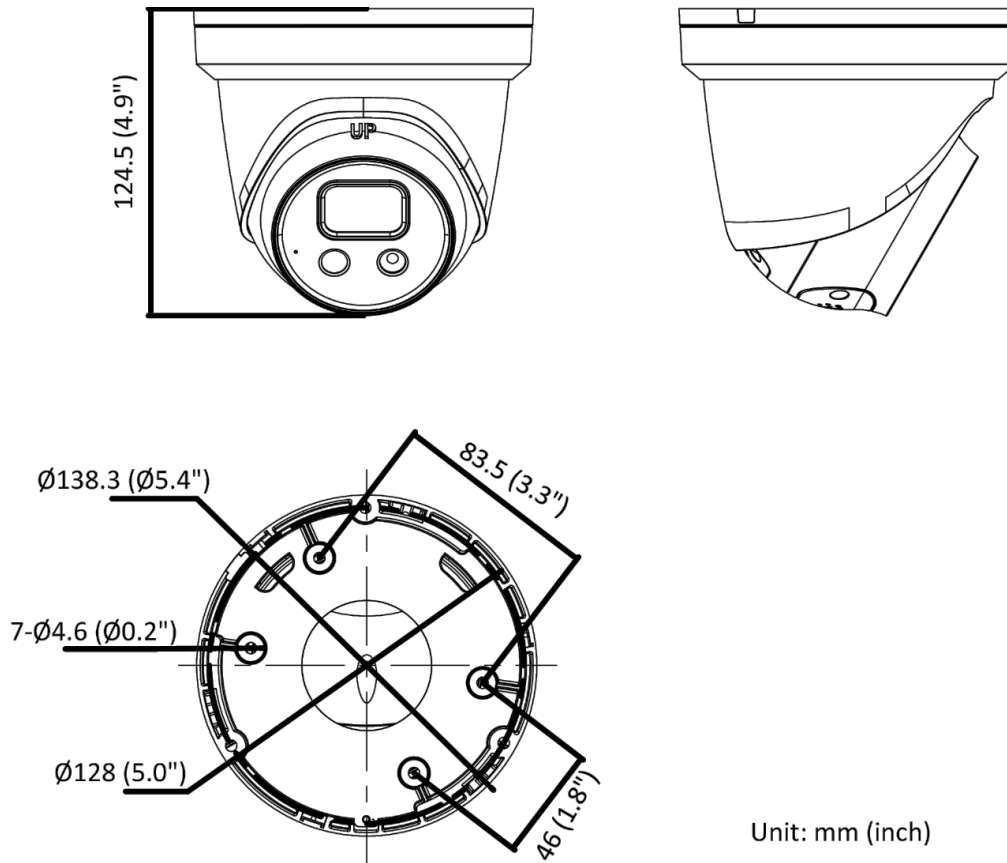

Environment	CE-RoHS (2011/65/EU); WEEE (2012/19/EU); Reach (Regulation (EC) No 1907/2006)
Protection	IP67 (IEC 60529-2013)

▪ Available Model

DS-2CD2386G2-ISU/SL (2.8/4/6 mm)

▪ Dimension