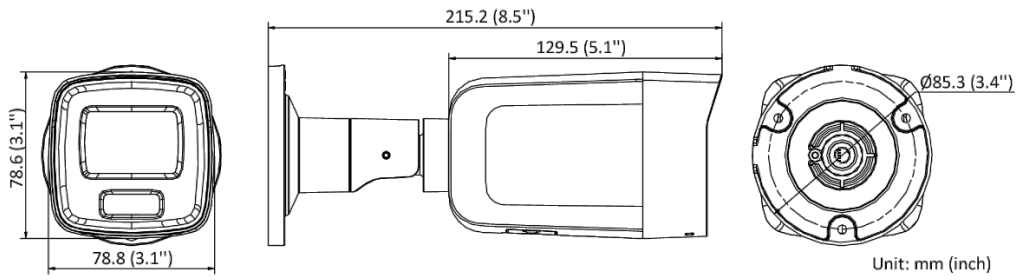

demands. Typical application scenarios include coastal areas about 2 kilometers (1.24 miles) away from coastlines, as well as areas affected by acid rain.
No specific protection	Hikvision products at this level are equipped for use in areas where no specific anti-corrosion protection is needed.

▪ **Dimension**

▪ **Accessory**

▪ **Optional**

DS-1276ZJ-SUS Corner Mount	DS-1275ZJ-SUS Vertical Pole Mount	DS-1280ZJ-S Junction Box