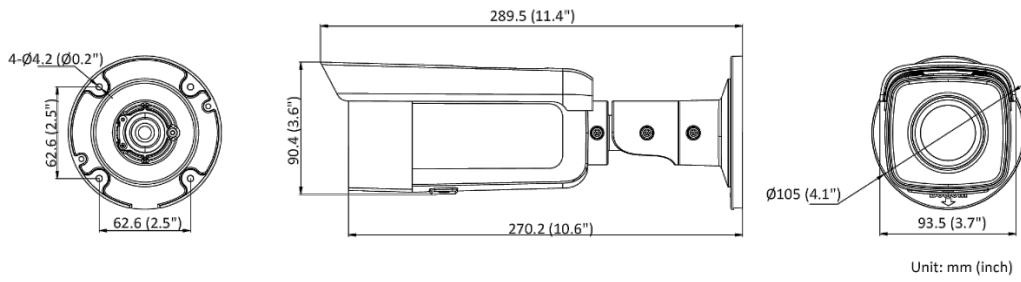

▪ **Dimension**

▪ **Accessory**

▪ **Optional**

DS-1280ZJ-S Junction Box	DS-1275ZJ-S-SUS Vertical Pole Mount	DS-1260ZJ Junction Box