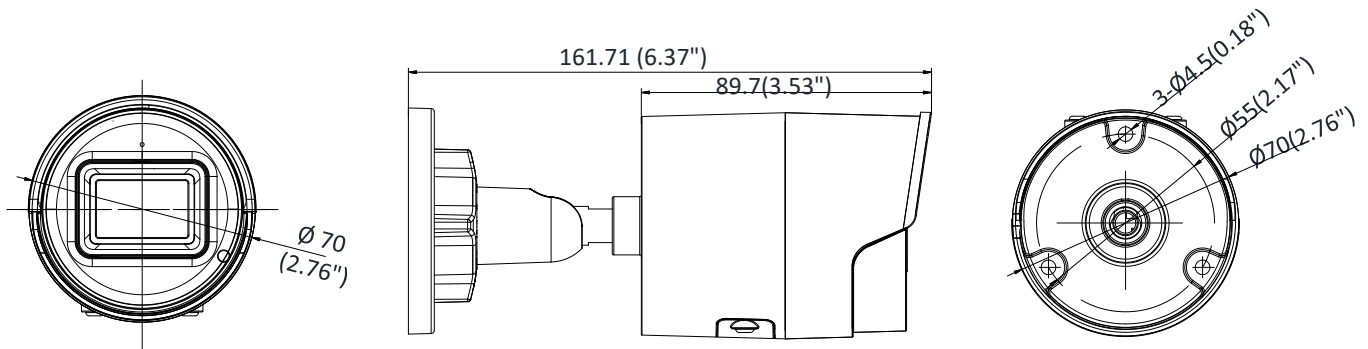

Dimension

Unit: mm(Inch)

Accessory

Distributed by