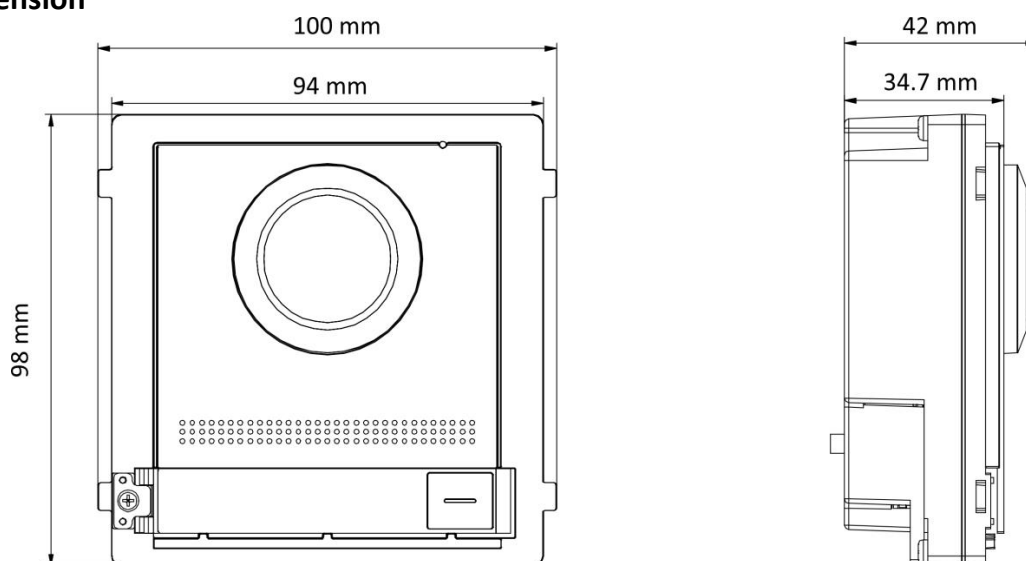

TF card	/
Alarm output	/
Lock control	2 relays, Max. 30 VDC, 2 A
Door contact input	1
Two-Wire IP interface	/
General	
Button	1
Installation	Surface mounting, flush mounting
Indicator	/
Weight	Net weight: 410 g Gross weight: 581 g
Protective level	IP65
Working temperature	-40 °C to 60 °C (-40 °F to 140 °F)
Battery	/
Power supply	12 VDC, 500 mA, IEEE 802.3af, PoE
Application environment	Outdoor
Power consumption	≤ 5 W
Language	English, French, Portuguese, Brazilian Portuguese, Spanish, Russian, German, Italian, Polish, Turkish, Vietnamese, Arabic, Czech, Hungarian, Dutch, Romanian, Bulgarian, Ukrainian, Croatian, Serbian, Greek, Slovak

▪ **Available Model**

DS-KD8003-IME1(B)/S

▪ **Dimension**