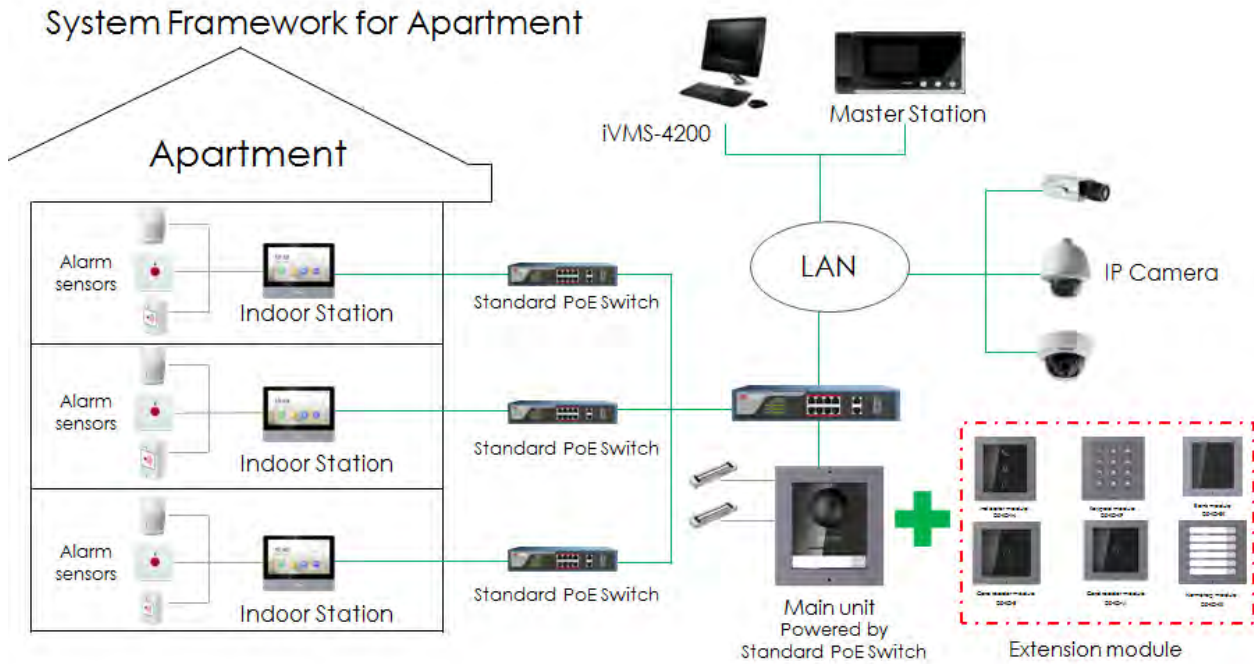

DS-KD-M/E Card Reader Module

Key Feature

- Supports unlock the door via swiping cards
- Supports issuing cards
- Backlight compensation
- Easy to and extend

Available Model

DS-KD-M (13.56 MHz)

DS-KD-E (125 KHz)

Specification

Model	DS-KD-M		DS-KD-E
System parameters	Processor	Embedded MCU Processor	
	Internal card reader	Built-in Card Reader	
Interfaces	Module-connecting	2(1 Input, 1 Output)	
General	Card type	Mifare Card	EM Card
	DIP switch	8	
	Power input	12 VDC(Powered by the other module)	
	Power output	12 VDC(Powered for the other module)	
	Power consumption	≤2 W	
	Working temperature	-40° C to +60° C(-40° F to 140° F)	
	Working humidity	10% to 95%	
	IP protection level	IP65	
	Installation	Flush Mounting, Surface Mounting	
	Dimensions (L × W × H)	98.5 mm × 100 mm × 33.7 mm (3.87" × 3.95" × 1.33")	

Appearance and Interface

No.	Description
1	Card Reading Area
2	Module-connecting Interface(output)
3	Module-connecting Interface(input)
4	Debug Port

Typical Application

System Framework for Apartment

Distributed by