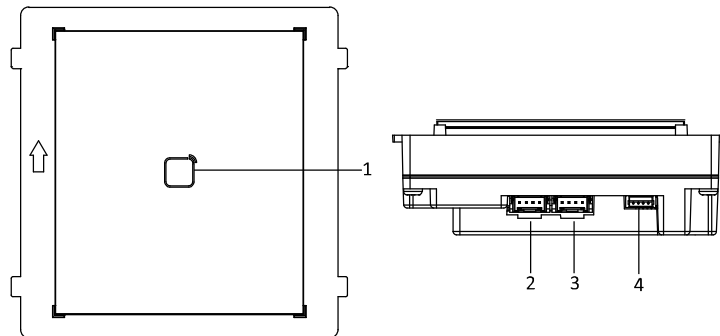

Specification

Model	DS-KD-M		DS-KD-E
System parameters	Processor	Embedded MCU Processor	
	Internal card reader	Built-in Card Reader	
Interfaces	Module-connecting	2(1 Input, 1 Output)	
General	Card type	Mifare Card	EM Card
	DIP switch	8	
	Power input	12 VDC(Powered by the other module)	
	Power output	12 VDC(Powered for the other module)	
	Power consumption	≤2 W	
	Working temperature	-40° C to +60° C(-40° F to 140° F)	
	Working humidity	10% to 95%	
	IP protection level	IP65	
	Installation	Flush Mounting, Surface Mounting	
	Dimensions (L × W × H)	98.5 mm × 100 mm × 33.7 mm (3.87" × 3.95" × 1.33")	

Appearance and Interface

No.	Description
1	Card Reading Area
2	Module-connecting Interface(output)
3	Module-connecting Interface(input)
4	Debug Port