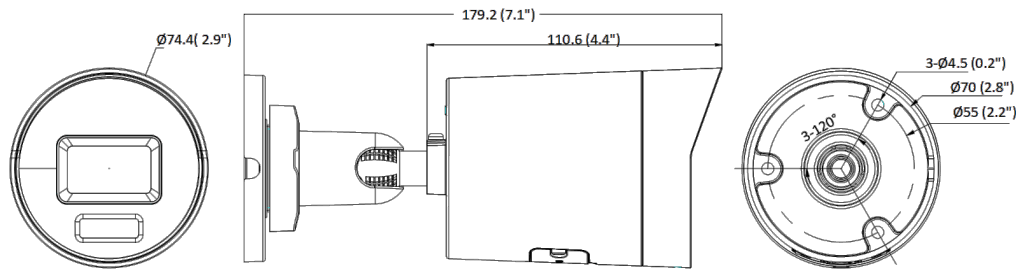

| General | |
|----------------------------------|---|
| Power | 12 VDC \pm 25%, 0.45 A, max. 5.5 W, \varnothing 5.5 mm coaxial power plug, reverse polarity protection, PoE: IEEE 802.3af, Class 3, max. 7 W |
| Material | Front cover: Metal, body: Metal, bracket: Metal |
| Dimension | \varnothing 74.4 mm \times 179.2 mm (\varnothing 2.9" \times 7.1") |
| Package Dimension | 234 mm \times 120 mm \times 117 mm (9.2" \times 4.7" \times 4.6") |
| Weight | Approx. 525 g (1.2 lb.) |
| With Package Weight | Approx. 750 g (1.7 lb.) |
| Storage Conditions | -30 °C to 60 °C (-22 °F to 140 °F). Humidity 95% or less (non-condensing) |
| Startup and Operating Conditions | -30 °C to 60 °C (-22 °F to 140 °F). Humidity 95% or less (non-condensing) |
| General Function | Heartbeat, mirror, password reset via email, pixel counter, anti-banding |
| Language | 33 languages: English, Russian, Estonian, Bulgarian, Hungarian, Greek, German, Italian, Czech, Slovak, French, Polish, Dutch, Portuguese, Spanish, Romanian, Danish, Swedish, Norwegian, Finnish, Croatian, Slovenian, Serbian, Turkish, Korean, Traditional Chinese, Thai, Vietnamese, Japanese, Latvian, Lithuanian, Portuguese (Brazil), Ukrainian |
| Approval | |
| EMC | CE-EMC: EN 55032: 2015, EN 61000-3-2:2019, EN 61000-3-3: 2013+A1:2019, EN 50130-4: 2011 +A1: 2014, IC: ICES-003: Issue 7, KC: KN32: 2015, KN35: 2015, RCM: AS/NZS CISPR 32: 2015 |
| Safety | UL: UL 62368-1, CB: IEC 62368-1: 2014+A11, CE-LVD: EN 62368-1: 2014/A11: 2017, BIS: IS 13252 (Part 1): 2010/IEC 60950-1: 2005 |
| Environment | CE-RoHS: 2011/65/EU |
| Protection | IP67: IEC 60529-2013 |

▪ **Available Model**

- DS-2CD2047G2H-LI(2.8mm)
- DS-2CD2047G2H-LI(4mm)
- DS-2CD2047G2H-LIU(2.8mm)
- DS-2CD2047G2H-LIU(4mm)
- DS-2CD2047G2H-LIU(2.8mm)/Black

▪ **Dimension**

Unit: mm (inch)

▪ **Accessory**