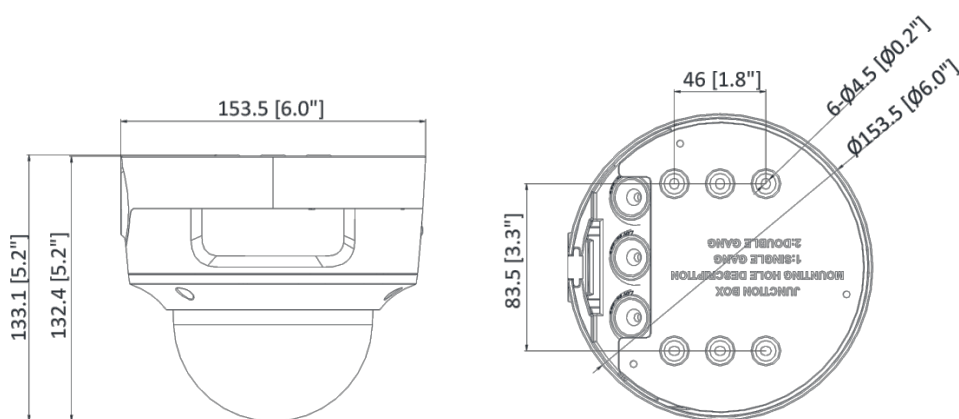

Environment	CE-RoHS (2011/65/EU); WEEE (2012/19/EU); Reach (Regulation (EC) No 1907/2006)
Protection	IP67 (IEC 60529-2013) IK10 (IEC 62262:2002)

▪ **Available Model**

- DS-2CD3756G2-IZS (2.7 to 13.5 mm)
- DS-2CD3756G2-IZS (7 to 35 mm)

▪ **Typical Application**

Hikvision products are classified into three levels according to their anti-corrosion performance. Refer to the following description to choose for your using environment.

This model has NO SPECIFIC PROTECTION.

Level	Description
Top-level protection	Hikvision products at this level are equipped for use in areas where professional anti-corrosion protection is a must. Typical application scenarios include coastlines, docks, chemical plants, and more.
Moderate protection	Hikvision products at this level are equipped for use in areas with moderate anti-corrosion demands. Typical application scenarios include coastal areas about 2 kilometers (1.24 miles) away from coastlines, as well as areas affected by acid rain.
No specific protection	Hikvision products at this level are equipped for use in areas where no specific anti-corrosion protection is needed.

▪ **Dimension**

Unit: mm (inch)