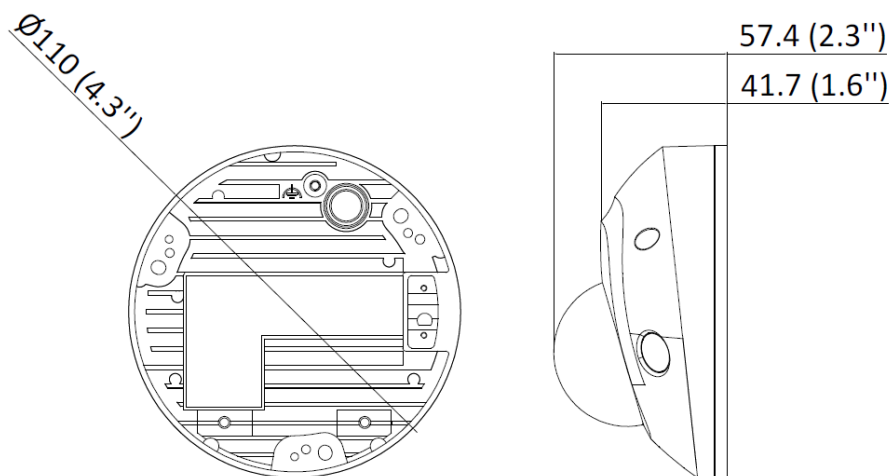

▪ Available Model

DS-2CD2526G2-I (2.8/4 mm)

DS-2CD2526G2-IS (2.8/4 mm)

▪ Typical Application

Hikvision products are classified into three levels according to their anti-corrosion performance. Refer to the following description to choose for your using environment.

▪ Dimension

Unit: mm (inch)

▪ Accessory

▪ Optional

| | | | | |
|--------------------------------------|-----------------------------|------------------------------|--------------------------------|-------------------------------|
| DS-1275ZJ-SUS Vertical Pole Mount | DS-1272ZJ-120 Wall Mount | DS-1272ZJ-120B Wall Mount | DS-1280ZJ-DM46 Junction Box | DS-1276ZJ-SUS Corner Mount |
|--------------------------------------|-----------------------------|------------------------------|--------------------------------|-------------------------------|