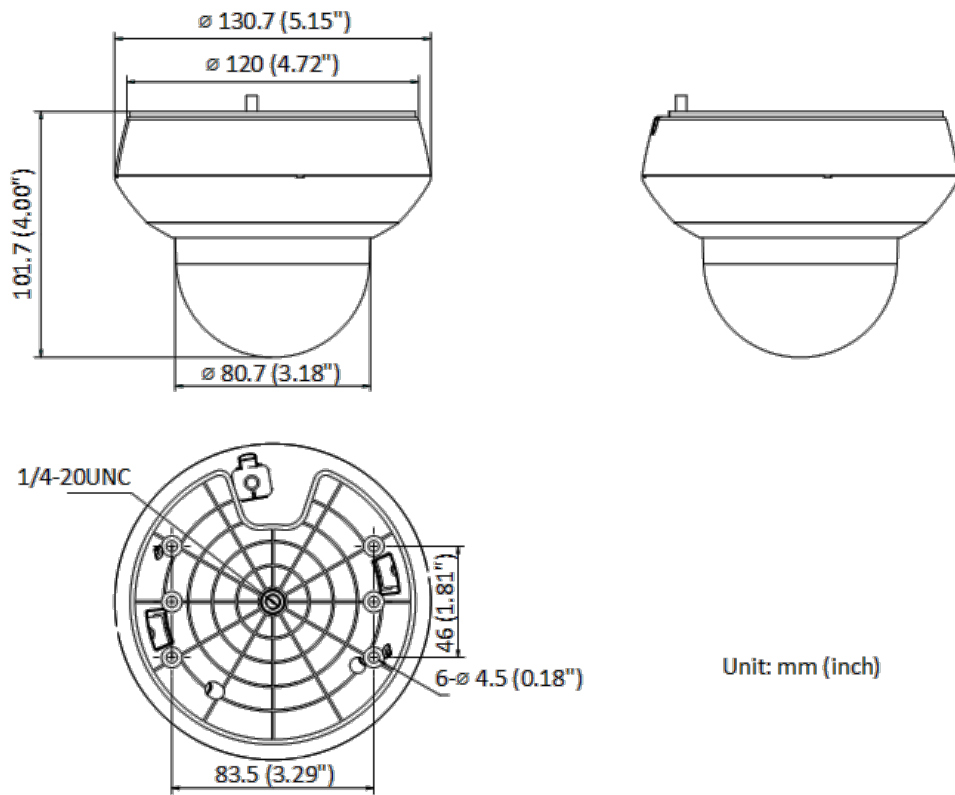

▪ **Dimension**

▪ **Accessory**

Optional