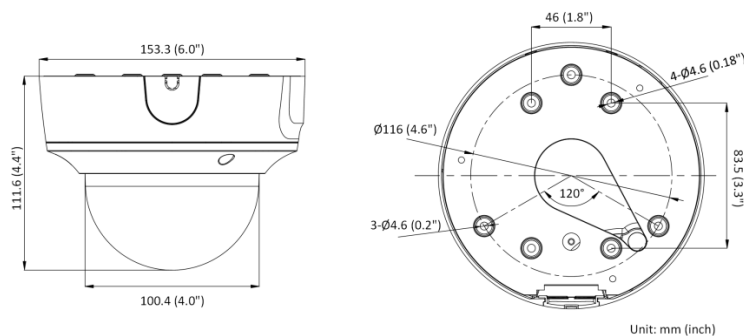

Available Model

DS-2CD3756G2T-IZS (2.7 to 13.5 mm, 7 to 35 mm)

Typical Application

Hikvision products are classified into three levels according to their anti-corrosion performance. Refer to the following description to choose for your using environment.

This model has NO SPECIFIC PROTECTION.

Level	Description
Top-level protection	Hikvision products at this level are equipped for use in areas where professional anti-corrosion protection is a must. Typical application scenarios include coastlines, docks, chemical plants, and more.
Moderate protection	Hikvision products at this level are equipped for use in areas with moderate anti-corrosion demands. Typical application scenarios include coastal areas about 2 kilometers (1.24 miles) away from coastlines, as well as areas affected by acid rain.
No specific protection	Hikvision products at this level are equipped for use in areas where no specific anti-corrosion protection is needed.

Dimension