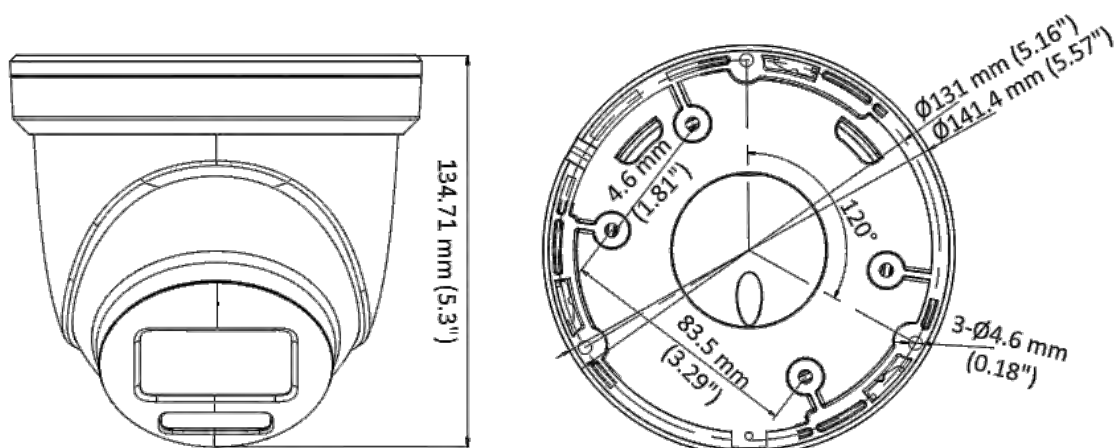

DS-2CE79DF8T-AZE

2 MP ColorVu PoC Motorized Varifocal Turret

- High quality imaging with 2 MP, 1920 × 1080 resolution
- 24/7 color imaging
- Clear imaging against strong back light due to 130 dB true WDR technology
- 3D DNR technology delivers clean and sharp images
- 2.8 mm to 12 mm varifocal lens, auto focus
- Smart Light, up to 40 m white light distance
- Water and dust resistant (IP68)

▪ Specification

Specification	
Image Sensor	1/1.8" 2 MP CMOS
Signal System	PAL/NTSC
Resolution	1920 (H) × 1080 (V)
Frame Rate	TVI: 1080p @ 25 fps/30 fps
Min. Illumination	0.0003 Lux @ (F1.0, AGC ON), 0 Lux with white Light
Shutter Time	PAL: 1/25 s to 1/50,000 s; NTSC: 1/30 s to 1/50,000 s
Lens	2.8 mm to 12 mm motorized, auto focus
Field of View	horizontal FOV: 92.3° to 34.2°, vertical FOV: 48.4° to 19°, diagonal FOV: 112.2° to 39.2°
Lens Mount	Ø24
Day & Night	Color
WDR (Wide Dynamic Range)	≥130 dB
Angle Adjustment	Pan:0° to 360°, Tilt: 0° to 75°, Rotation: 0° to 360°
Menu	
White Light	Auto/Off
Image Mode	STD/HIGH-SAT/HIGHLIGHT
AGC	Yes
White Balance	Auto/Manual
AE (Auto Exposure) Mode	WDR, BLC, HLC, Global, HLS
Privacy Mask	4 programmable privacy masks
Motion Detection	4 programmable motion areas
Noise Reduction	3D DNR/2D DNR
Language	English
Function	Brightness, Mirror, Sharpness, Anti-Banding, Smart Light
Interface	
Video Output	1 HD analog output
General	
Operating Conditions	-40°C to 60°C (-40°F to 140°F), Humidity: 90% or less (non-condensing)
Power Supply	12 VDC/24 VAC±20%/PoC.at
Consumption	Max: 12.2 W
Protection Level	IP68
Material	Metal
White Light Range	Up to 40 m
Communication	HIKVISION-C
Dimension	Ø141.4 mm × 134.7 mm (Ø5.57" × 5.3")
Weight	Approx. 840 g (1.85 lb.)

▪ Dimension

▪ **Accessory**

▪ **Optional**

DS-1271ZJ-140 Pendant Mount	DS-1276ZJ-SUS Corner mount	DS-1275ZJ-SUS Vertical pole mount	DS-1273ZJ-140B Wall mount	DS-1280ZJ-DM21 Junction box
				
				
DS-1273ZJ-140 Wall mount				
				
				