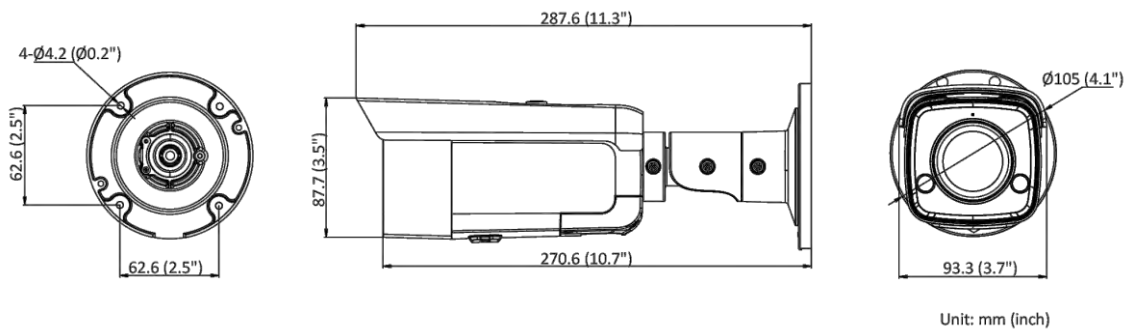

Dimension

Accessory

DS-1280ZJ-S
Junction Box

DS-1275ZJ-S-SUS
Vertical Pole Mount

DS-1276ZJ-SUS
Corner Mount

DS-1260ZJ
Junction Box

Distributed by

HIKVISION

Headquarters

No.555 Qianmo Road, Binjiang District,
Hangzhou 310051, China
T +86-571-8807-5998
overseasbusiness@hikvision.com

Hikvision USA
T +1-909-895-0400
sales.usa@hikvision.com

Hikvision Australia
T +61-2-8599-4233
salesau@hikvision.com

Hikvision India
T +91-22-28469900
sales@pramahikvision.com

Hikvision Canada
T +1-866-200-8890
sales.canada@hikvision.com

Hikvision Thailand
T +662-275-9949
sales.thailand@hikvision.com

Hikvision Europe
T +31-23-5542770
sales.eu@hikvision.com

Hikvision Italy
T +39-0438-6902
info.it@hikvision.com

Hikvision Brazil
T +55 11 3318-0050
Latam.support@hikvision.com

Hikvision Turkey
T +90 (216)521 7070- 7074
sales.tr@hikvision.com

Hikvision Malaysia
T +601-7652-2413
sales.my@hikvision.com

Hikvision UK & Ireland
T +01628-902140
sales.uk@hikvision.com

Hikvision South Africa
Tel: +27 (10) 0351172
sale.africa@hikvision.com

Hikvision France
T +33(0)1-85-330-450
info.fr@hikvision.com

Hikvision Kazakhstan
T +7-727-9730667
nikia.panfilov@hikvision.ru

Hikvision Vietnam
T +84-974270888
sales.vt@hikvision.com

Hikvision UAE
T +971-4-4432080
salesme@hikvision.com

Hikvision Singapore
T +65-6684-4718
sg@hikvision.com

Hikvision Spain
T +34-91-737-16-55
info.es@hikvision.com

Hikvision Tashkent
T +99-87-1238-9438
uzb@hikvision.ru

Hikvision Hong Kong
T +852-2151-1761
info.hk@hikvision.com

Hikvision Russia
T +7-495-669-67-99
saleru@hikvision.com

Hikvision Korea
T +82-(0)31-731-8817
sales.korea@hikvision.com

Hikvision Poland
T +48-22-460-01-50
info.pl@hikvision.com

Hikvision Indonesia
T +62-21-2933759
Sales.Indonesia@hikvision.com

Hikvision Colombia
sales.colombia@hikvision.com