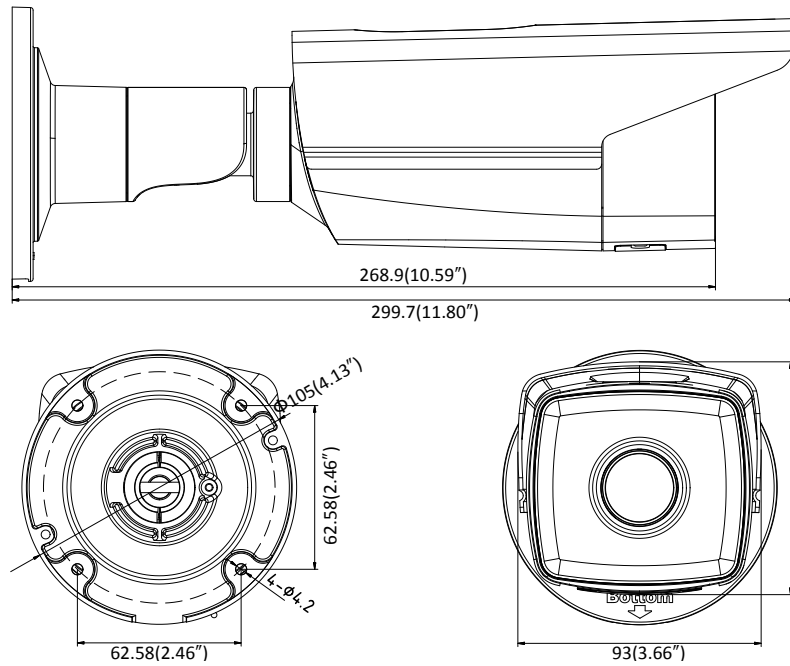

Dimensions

Unit: mm

Accessories

Distributed by

HIKVISION

Headquarters

No.555 Qianmo Road, Binjiang District,
Hangzhou 310051, China
T +86-571-8807-5998
overseasbusiness@hikvision.com

Hikvision USA
T +1-909-895-0400
sales.usa@hikvision.com

Hikvision Italy
T +39-0438-6902
info.it@hikvision.com

Hikvision Singapore
T +65-6684-4718
sg@hikvision.com

Hikvision Africa
T +27 (0) 0351172
sale.africa@hikvision.com

Hikvision Europe
T +31-23-55-42-770
info.eu@hikvision.com

Hikvision France
T +33(0)1-85-330-450
info.fr@hikvision.com

Hikvision Oceania
T +61-2-8599-4233
salesau@hikvision.com

Hikvision Hong Kong
T +852-2151-1761

Hikvision Middle East
T +971-4-8816086
salesme@hikvision.com

Hikvision Spain
T +34-91-737-18-55
info.es@hikvision.com

Hikvision Canada
T +1-909-895-0400
sales.usa@hikvision.com

Hikvision Russia
T +7-495-669-67-99
sateru@hikvision.com

Hikvision Poland
T +48-22-460-01-50
poland@hikvision.com

Hikvision Korea
T +82-31-731-8841
sales.korea@hikvision.com

Hikvision India
T +91-22-28469900
sales@pramahikvision.com

Hikvision UK
T +01629-902140
support.uk@hikvision.com

Hikvision Brazil
T +55 11 3318-0050
Latam.support@hikvision.com