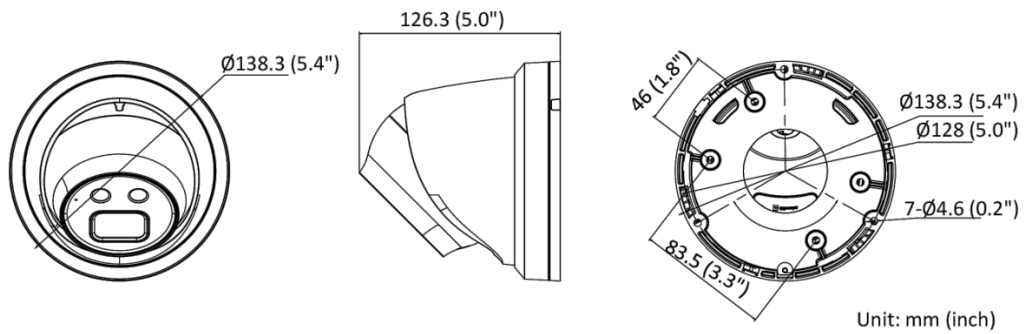

▪ **Dimension**

▪ **Accessory**

▪ **Optional**

DS-1276ZJ-SUS Corner Mount	DS-1275ZJ-SUS Vertical Pole Mount	DS-1271ZJ-140 Pendant Mount
DS-1273ZJ-140B Wall Mount	DS-1273ZJ-140 Wall Mount	DS-1280ZJ-PT6 Junction Box