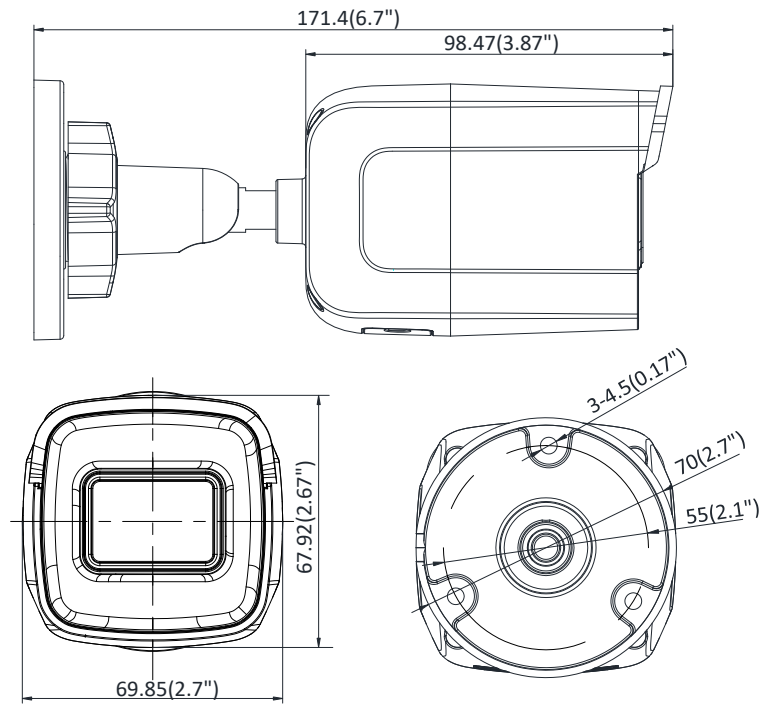

Protocols	TCP/IP, ICMP, HTTP, HTTPS, FTP, DHCP, DNS, DDNS, RTP, RTSP, RTCP, PPPoE, NTP, UPnP, SMTP, SNMP, IGMP, 802.1X, QoS, IPv6, UDP, Bonjour
General Function	One-key reset, anti-flicker, three streams, heartbeat, mirror, password protection, privacy mask, watermark, IP address filter
Firmware Version	V5.5.61
API	ONVIF (PROFILE S, PROFILE G), ISAPI
Simultaneous Live View	Up to 6 channels
User/Host	Up to 32 users 3 levels: Administrator, Operator and User
Client	iVMS-4200, Hik-Connect, iVMS-5200, iVMS-4500
Web Browser	IE8+, Chrome 31.0-44, Firefox 30.0-51, Safari 8.0+
<b>Interface</b>	
Communication Interface	1 RJ45 10M/100M self-adaptive Ethernet port
On-board Storage	Built-in micro SD/SDHC/SDXC slot, up to 128 GB
Reset Button	Yes
<b>Smart Feature-set</b>	
Behavior Analysis	Line crossing detection, intrusion detection, unattended baggage detection, object removal detection
Exception Detection	Scene change detection
Face Detection	Yes
<b>General</b>	
Operating Conditions	-30 °C to +60 °C (-22 °F to +140 °F), humidity 95% or less (non-condensing)
Power Supply	12 VDC ± 25%, 5.5 mm coaxial power plug PoE (802.3af, class 3)
Power Consumption	12 VDC, 0.5 A, max: 6 W PoE: (802.3af, 36 VDC to 57 VDC), 0.2 A to 0.1 A, max: 7.5 W
IR Range	Up to 30 m
Wavelength	850 nm
Protection Level	IP67, IK10
Material	Front cover: metal, back cover: metal, sun shield: plastic
Dimensions	Camera: 70 × 68 × 171 mm (2.8" × 2.7" × 6.7")
Weight	Camera: 400 g (0.9 lb.) With package: 700 g (1.5 lb.)

## Dimensions

Unit: mm(inch)