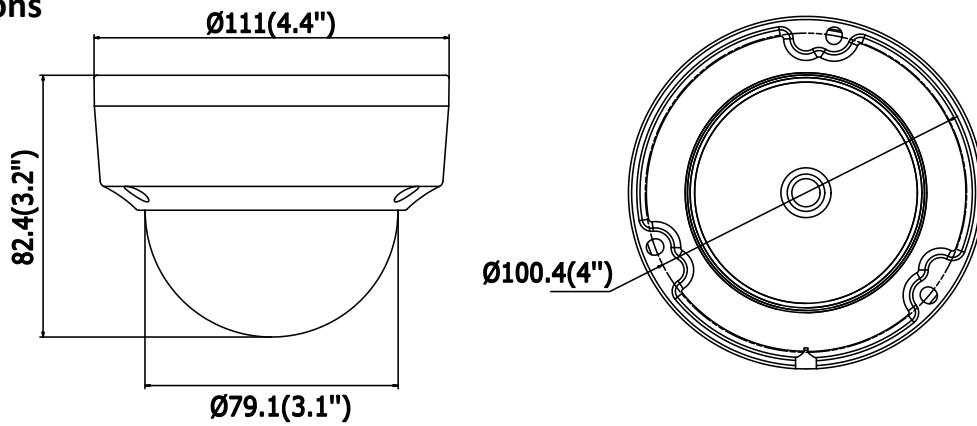

Dimensions

Unit: mm

Accessories

DS-1259ZJ

DS-1272ZJ-110

DS-1272ZJ-110B

DS-1271ZJ-110

DS-1280ZJ-DM18

DS-1276ZJ

DS-1275ZJ

DS-1250ZJ

Distributed by