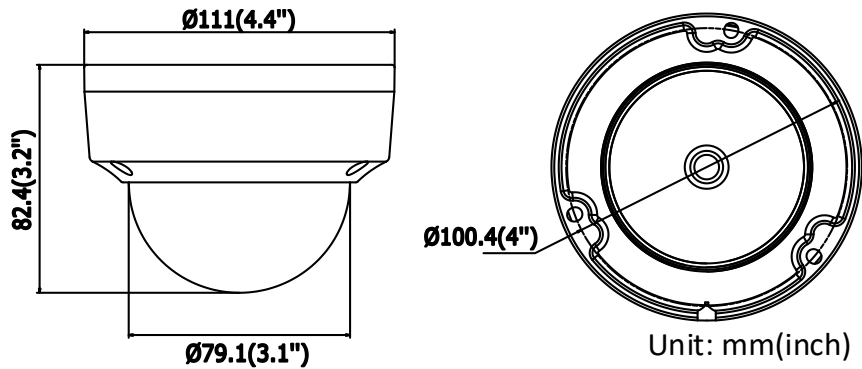

Dimension

Accessory