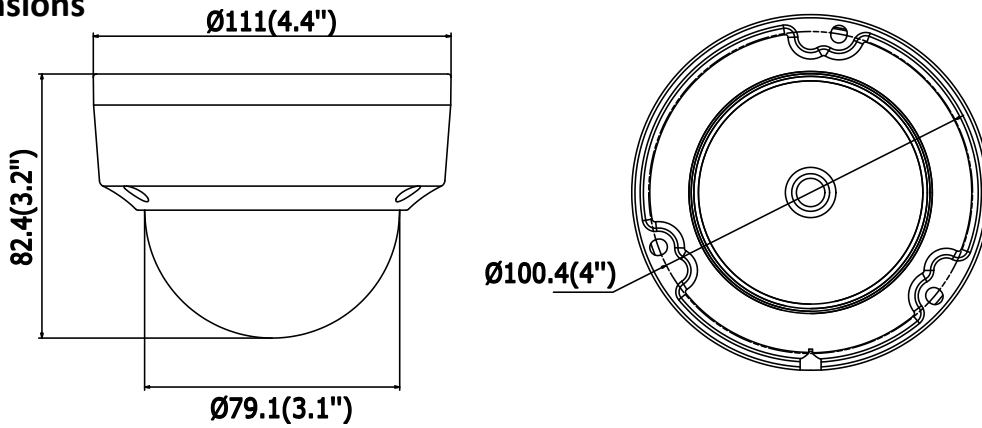

Dimensions

Unit: mm

Accessories

DS-1259ZJ

DS-1272ZJ-110

DS-1272ZJ-110B

DS-1271ZJ-110

DS-1280ZJ-DM18

DS-1276ZJ

DS-1275ZJ

DS-1250ZJ

Distributed by