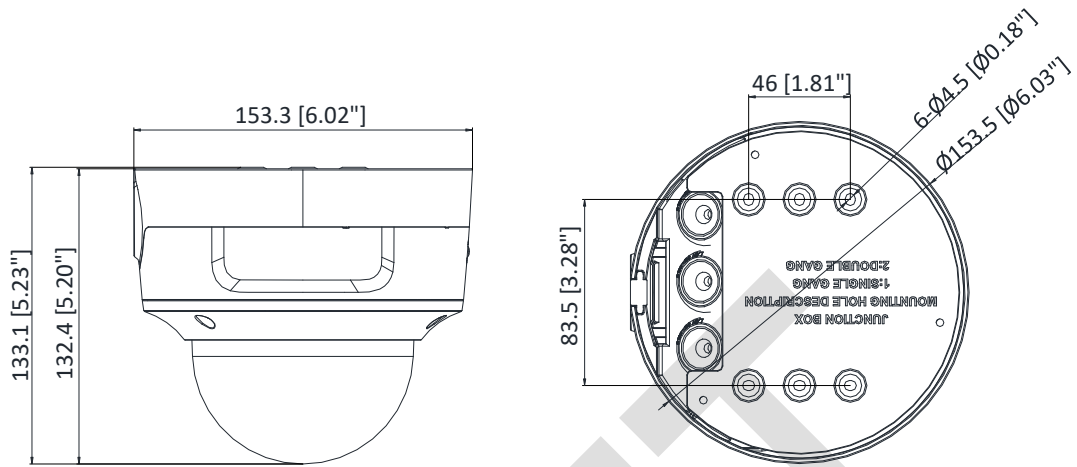

Dimension

Unit: mm (inch)

Accessory