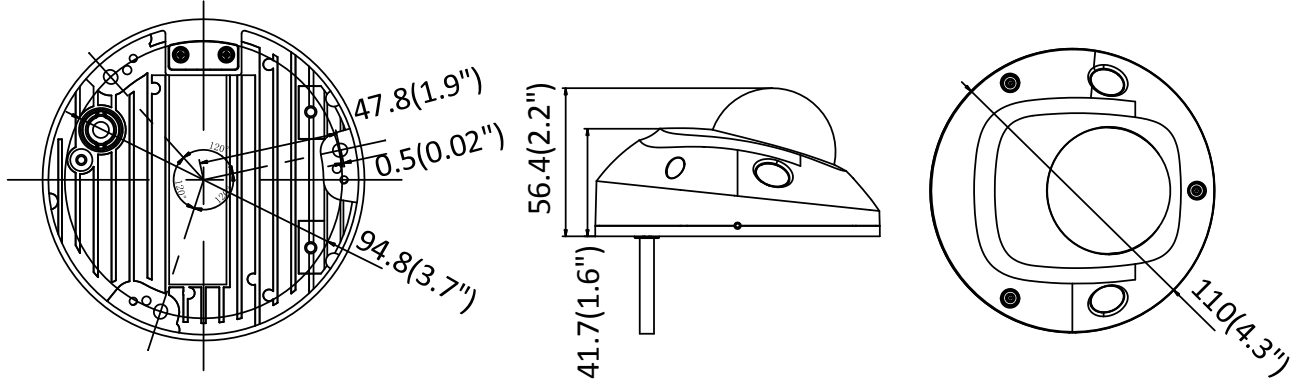

Dimensions