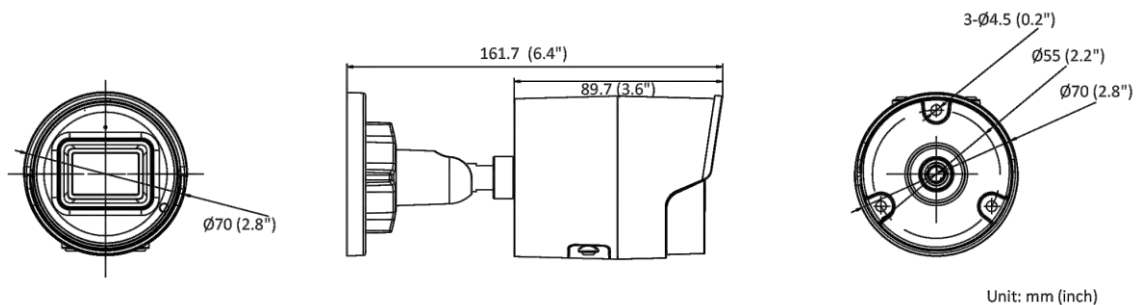

Startup and Operating Conditions	-30 °C to 60 °C (-22 °F to 140 °F). Humidity 95% or less (non-condensing)
Power Supply	12 VDC \pm 25%, reverse polarity protection PoE: (802.3af, 36 V to 57 V), Class 3
Power Consumption and Current	12 VDC, 0.5 A, max. 6 W PoE (802.3af, 36 V to 57 V), 0.2 A to 0.13 A, max. 7 W
Power Interface	\varnothing 5.5 mm coaxial power plug
Material	Aluminum alloy body IR cover: plastic
Camera Dimension	\varnothing 70 \times 161.7 mm (\varnothing 2.8" \times 6.4")
Package Dimension	216 \times 121 \times 118 mm (8.6" \times 4.8" \times 4.7")
Camera Weight	Approx. 490 g (1.1 lb.)
With Package Weight	Approx. 724 g (1.6 lb.)
Approval	
EMC	FCC (47 CFR Part 15, Subpart B); CE-EMC (EN 55032: 2015, EN 61000-3-2: 2014, EN 61000-3-3: 2013, EN 50130-4: 2011 +A1: 2014); RCM (AS/NZS CISPR 32: 2015); IC (ICES-003: Issue 6, 2016); KC (KN 32: 2015, KN 35: 2015)
Safety	UL (UL 60950-1); CB (IEC 60950-1:2005 + Am 1:2009 + Am 2:2013); CE-LVD (EN 60950-1:2005 + Am 1:2009 + Am 2:2013); BIS (IS 13252(Part 1):2010+A1:2013+A2:2015)
Environment	CE-RoHS (2011/65/EU); WEEE (2012/19/EU); Reach (Regulation (EC) No 1907/2006)
Protection	IP67 (IEC 60529-2013)

▪ Available Model

DS-2CD2023G2-I (2.8/4/6 mm)

DS-2CD2023G2-IU(2.8/4/6 mm)

▪ Dimension

- Accessory
- Optional

**DS-1280ZJ-XS
Junction Box**

Distributed by

HIKVISION