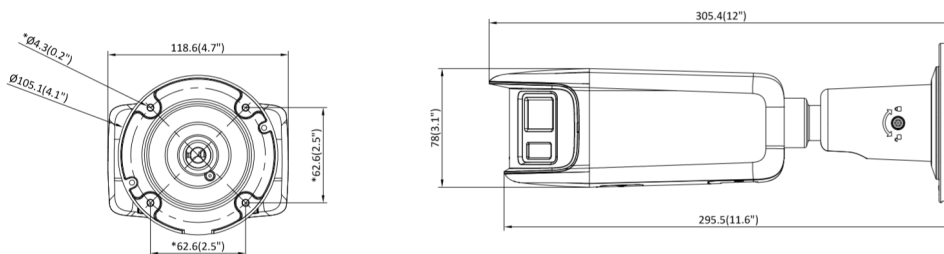

▪ **Available Model**

DS-2CD2T87G2P-LSU/SL (4 mm) (C)

DS-2CD2T87G2P-LSU/SL (4 mm)/Black

DS-2CD2T87G2P-LSU/SL (4 mm) (C)/Black

▪ **Dimension**

Unit: mm (inch)

▪ **Accessory**

▪ **Optional**